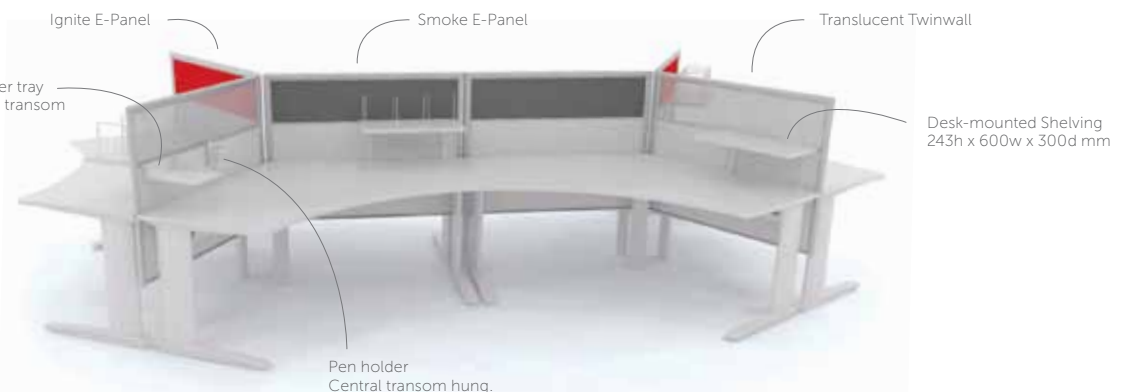

Screens

Standard features

- Desk mounted set 500mm above worksurface
- Colour options: Translucent twinwall or Pinable E-Panel in Smoke or Ignite
- Full range of accessories available
- Standard Sizes:
  1200w x 900h mm
  1500w x 900h mm
  1800w x 900h mm