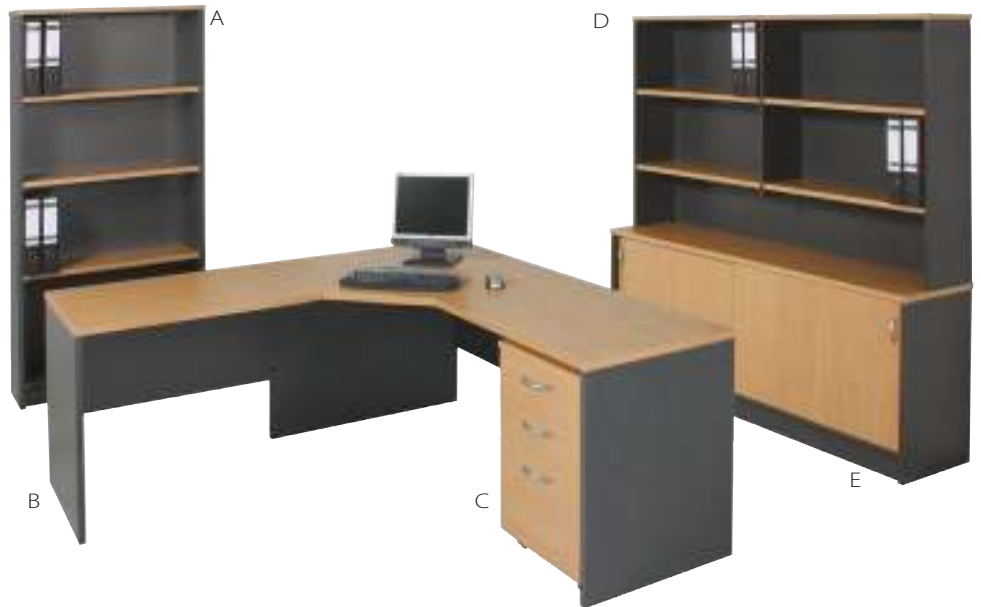

Hafele Ball Bearing Full Extension Runners

**Corner Work Station With AKB with  
2+1 Mobile Ped and  
1800, 1500 & 1200 Bookcases  
Oyster Grey Over Ironstone**

- A: 1800 x 900 x 300
- B: 1800 x 1800 x 600 x 600
- C: 560 x 470 x 665
- D: 1500 x 900 x 300
- E: 1200 x 900 x 300

**Corner Work Station With Splay  
with 2+1 Mobile Ped,  
1800 Bookcase and  
Credenza + Hutch  
Select Beech Over Ironstone**

- A: 1800 x 900 x 300
- B: 1800 x 1800 x 600 x 600
- C: 560 x 470 x 665 High
- D: 1800 x 1080 High x 300
- E: 1800 x 450 x 720