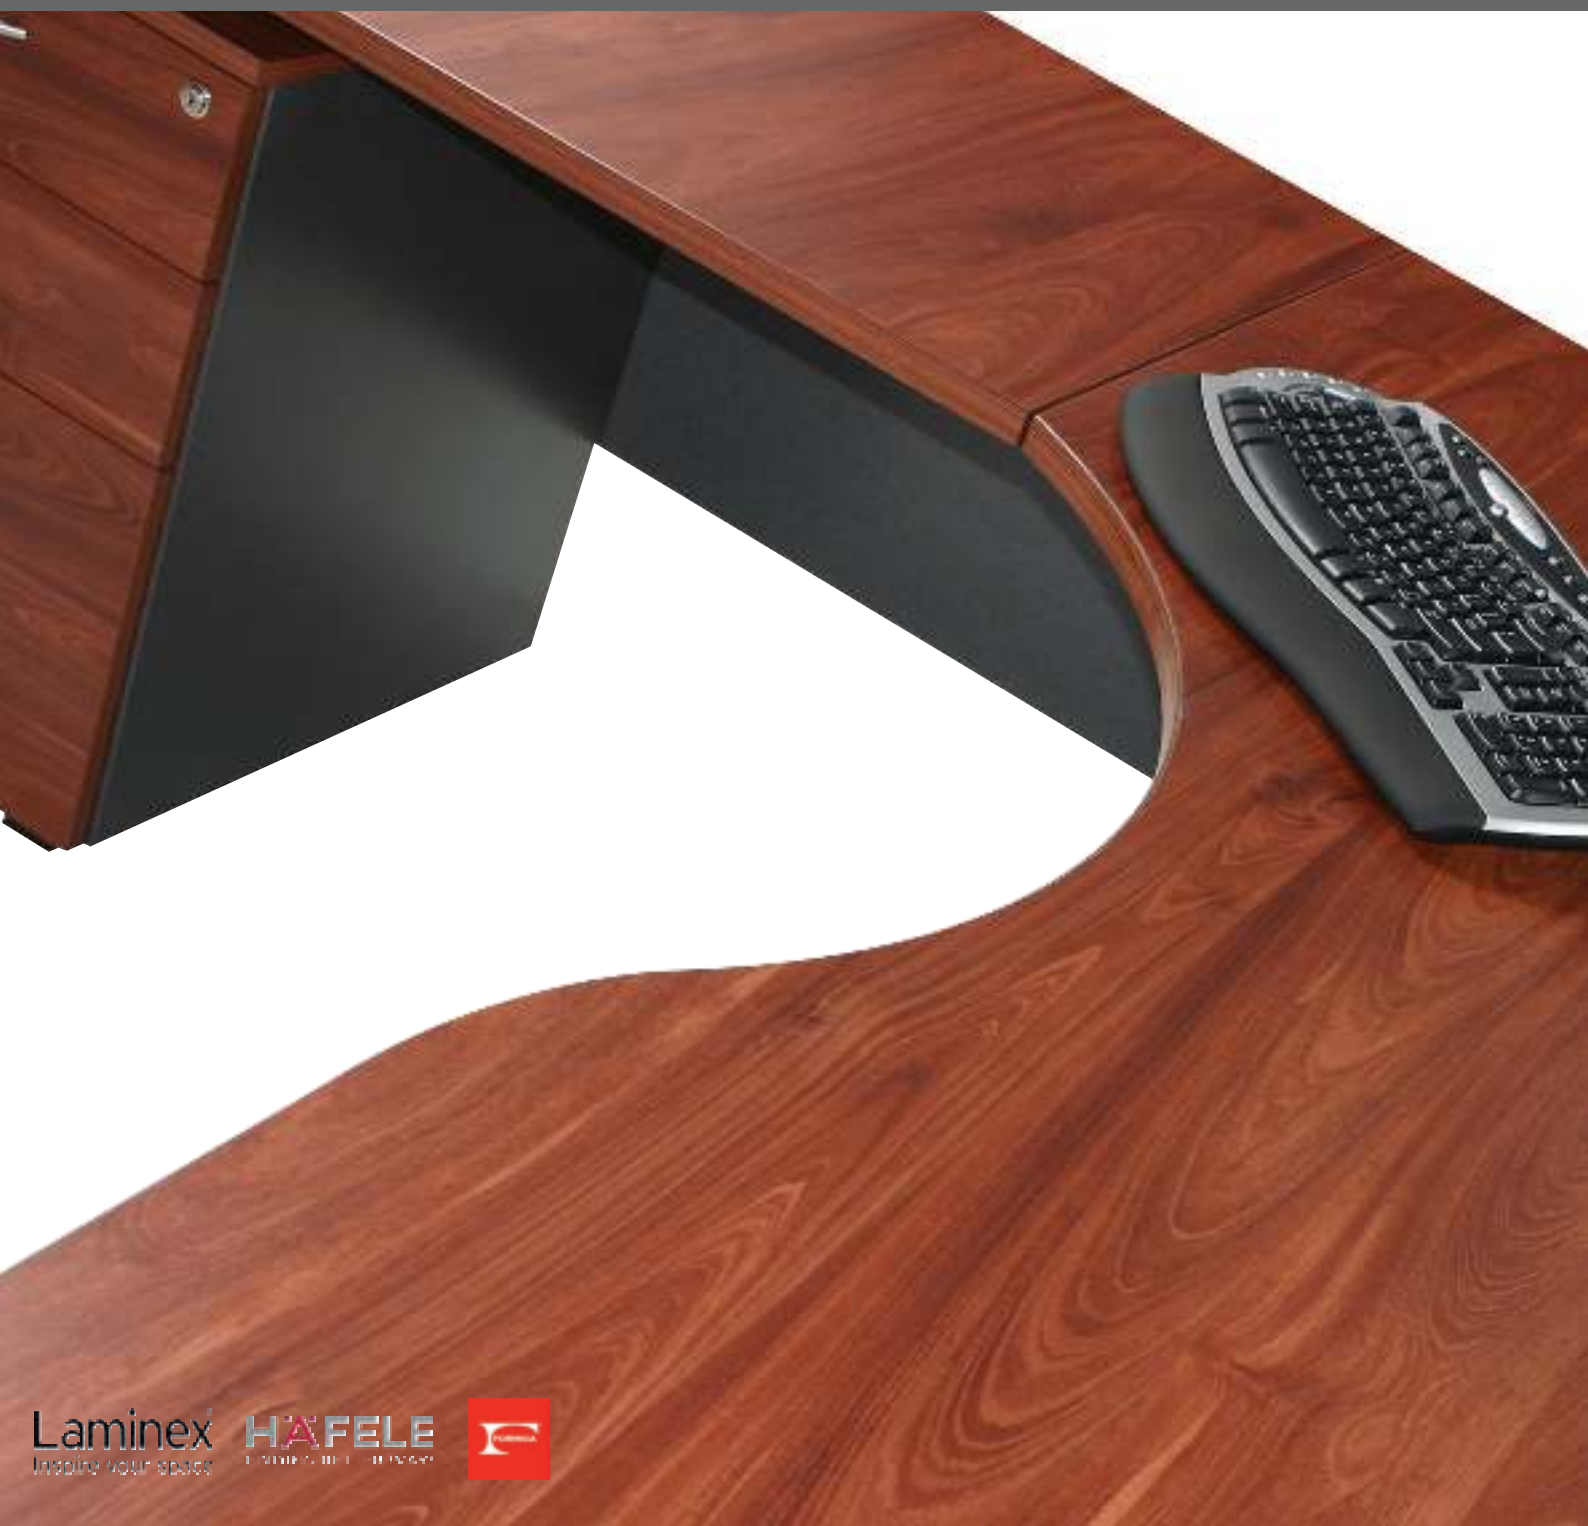

excel

Laminex
Inspire your space

HAFELE
The art of fitting

Australian Made 10 Year Warranty

ISO 9001 14001*